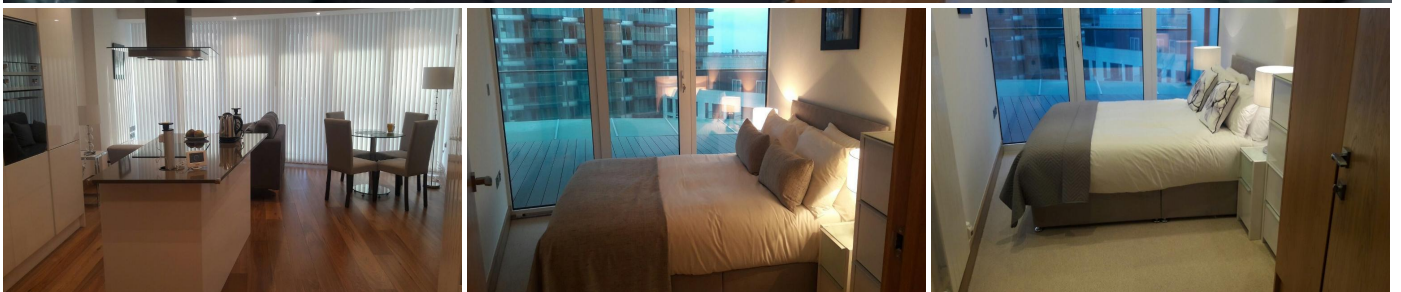

### Key Features:

- 2 Bed 2 Bath Apartment - 733 sq ft • 10th Floor with Huge Private Balcony • South East Aspect • Concierge, Cinema Room & Gym • Available 20th July • 3 minutes walk from Crossharbour DLR