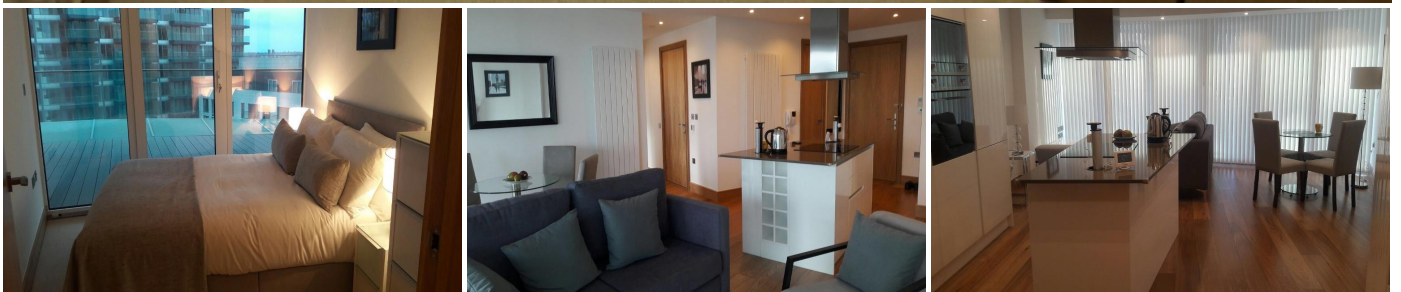

2 Bedroom Flat for rent

Arena Tower, Isle of Dogs Docklands, E14 9FS

Key Features:

- 2 Bed 2 Bath Apartment - 733 sq ft
- 10th Floor with Huge Private Balcony
- South East Aspect
- Concierge, Cinema Room & Gym
- Available 20th July
- 3 minutes walk from Crossharbour DLR