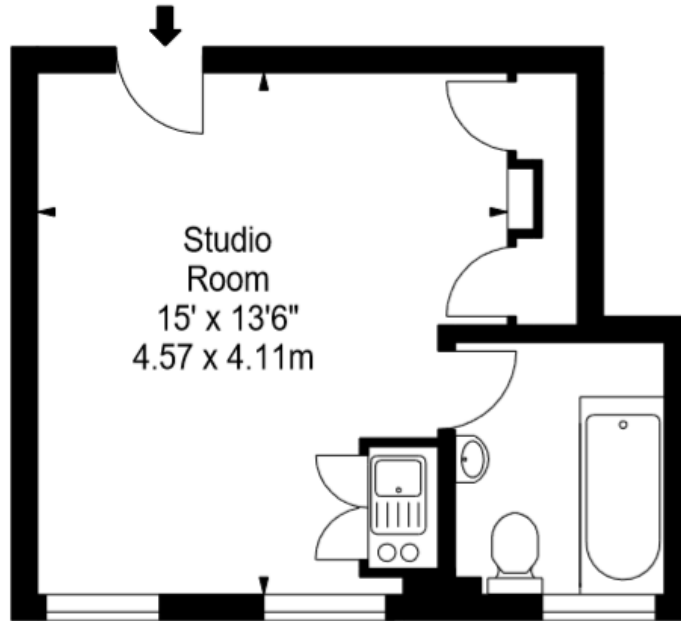

## 2 PELHAM COURT, SW3

APPROX. GROSS INTERNAL AREA \*  
251 Ft<sup>2</sup> - 23.32 M<sup>2</sup>

ILLUSTRATION FOR IDENTIFICATION PURPOSES ONLY. NOT TO SCALE  
\* As Defined by RICS - Code of Measuring Practice

LOWER GROUND FLOOR