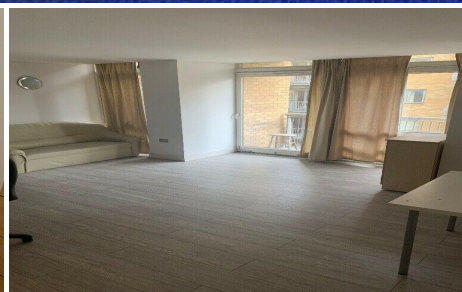

2 Bedroom Flat for rent

Canary Central London, E14 9QL

Key Features:

- New build • 2 Bathrooms • Available now • Swimming Pool • Gym • Furnished or Unfurnished

£425 per week