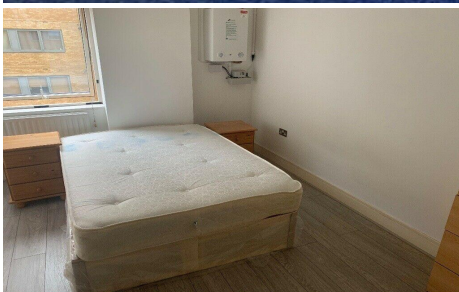

2 Bedroom Flat for rent

Canary Central London, E14 9QL

Key Features:

- New build • 2 Bathrooms • Available now • Swimming Pool • Gym • Furnished or Unfurnished

£425 per week